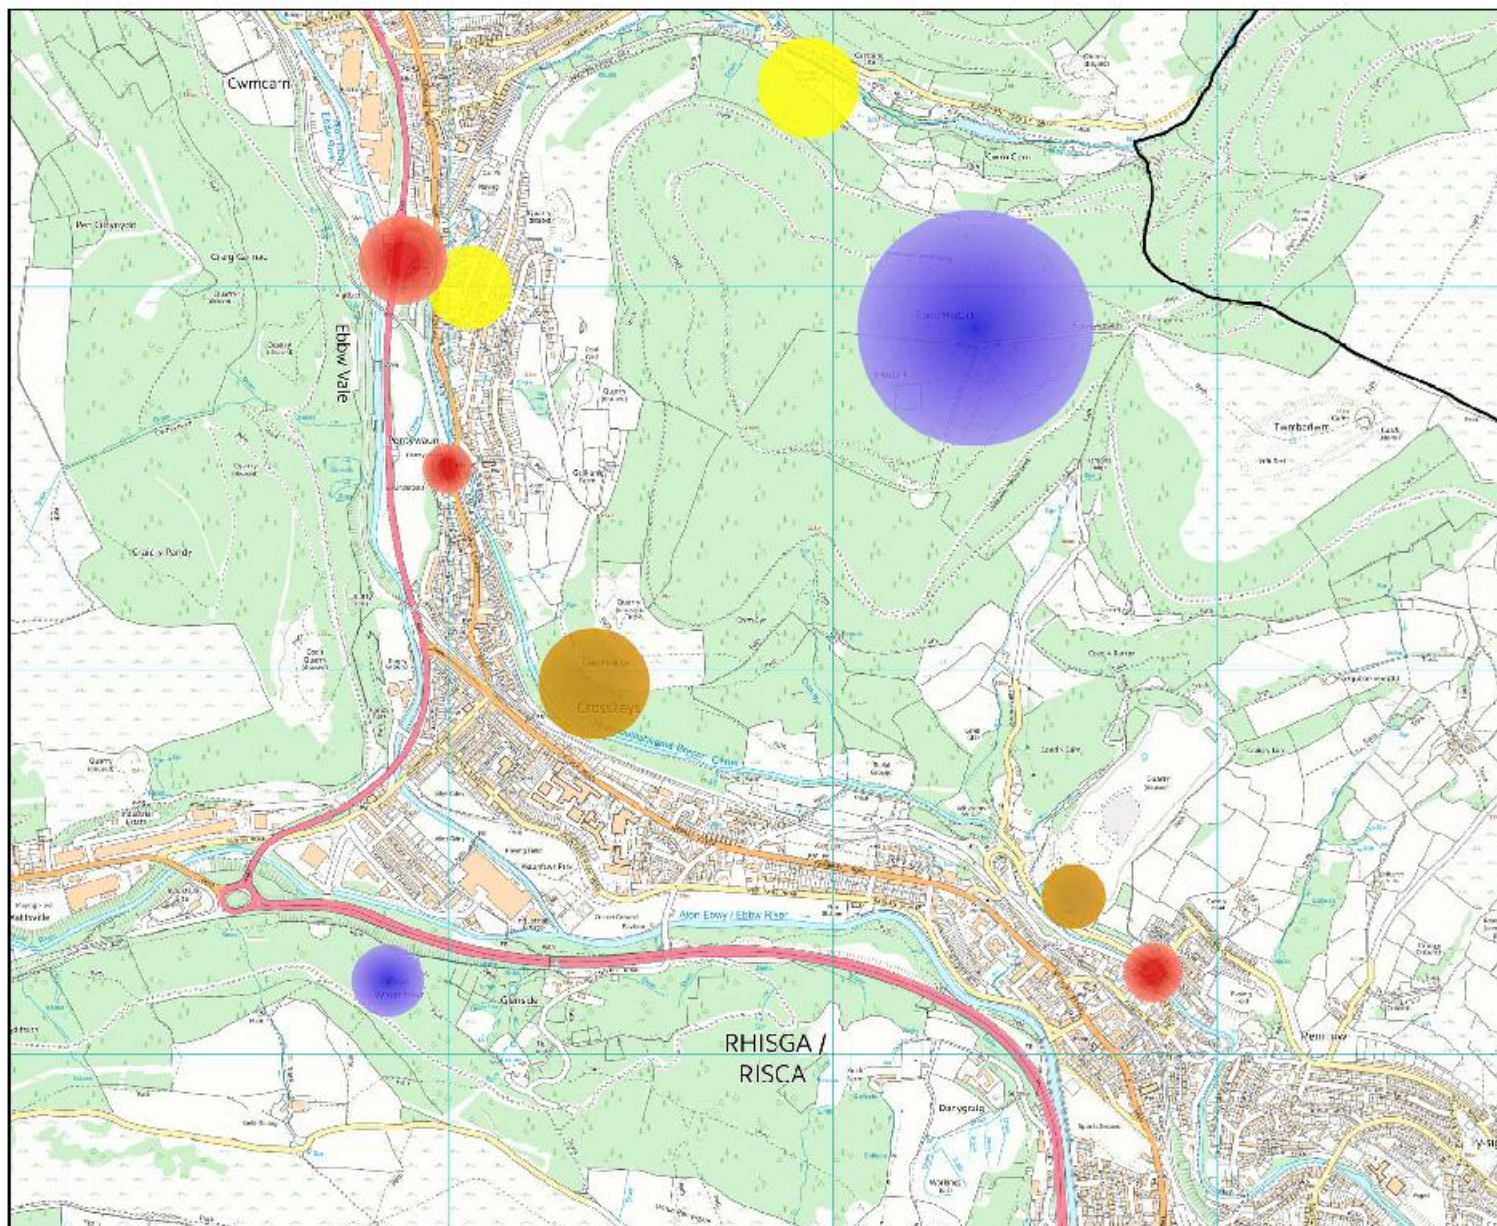

Monmouth & Brecon Canal Adventure Triangle (CCBC Project Proposals)

Legend:

Forest Drive:

- 1 - New crossing & parking facilities
- 2 - Outdoor recreational area
- 3 - Green Cycle route links
- 4 - New Cycle routes
- 5 - Pit Wheel car park

Canal Works:

- 1 - Cwmcam Aquaduct
- 2 - Canal Boundary wall restoration
- 3 - Turning circle (Cwmcam)
- 4 - Canal storage facility
- 5 - Navigation Road Bridge
- 6 - Cycle Hire facility

Mynydd Maen:

- 1 - Improvements to access road Cwmcam visitor centre car park enhancement
- 2 - Enhancement works around Twmbarlwm
- 3 - Enhancement works to North West Corner of Common
- 4 - Links to Sirhowy CP & Ynys Hywel